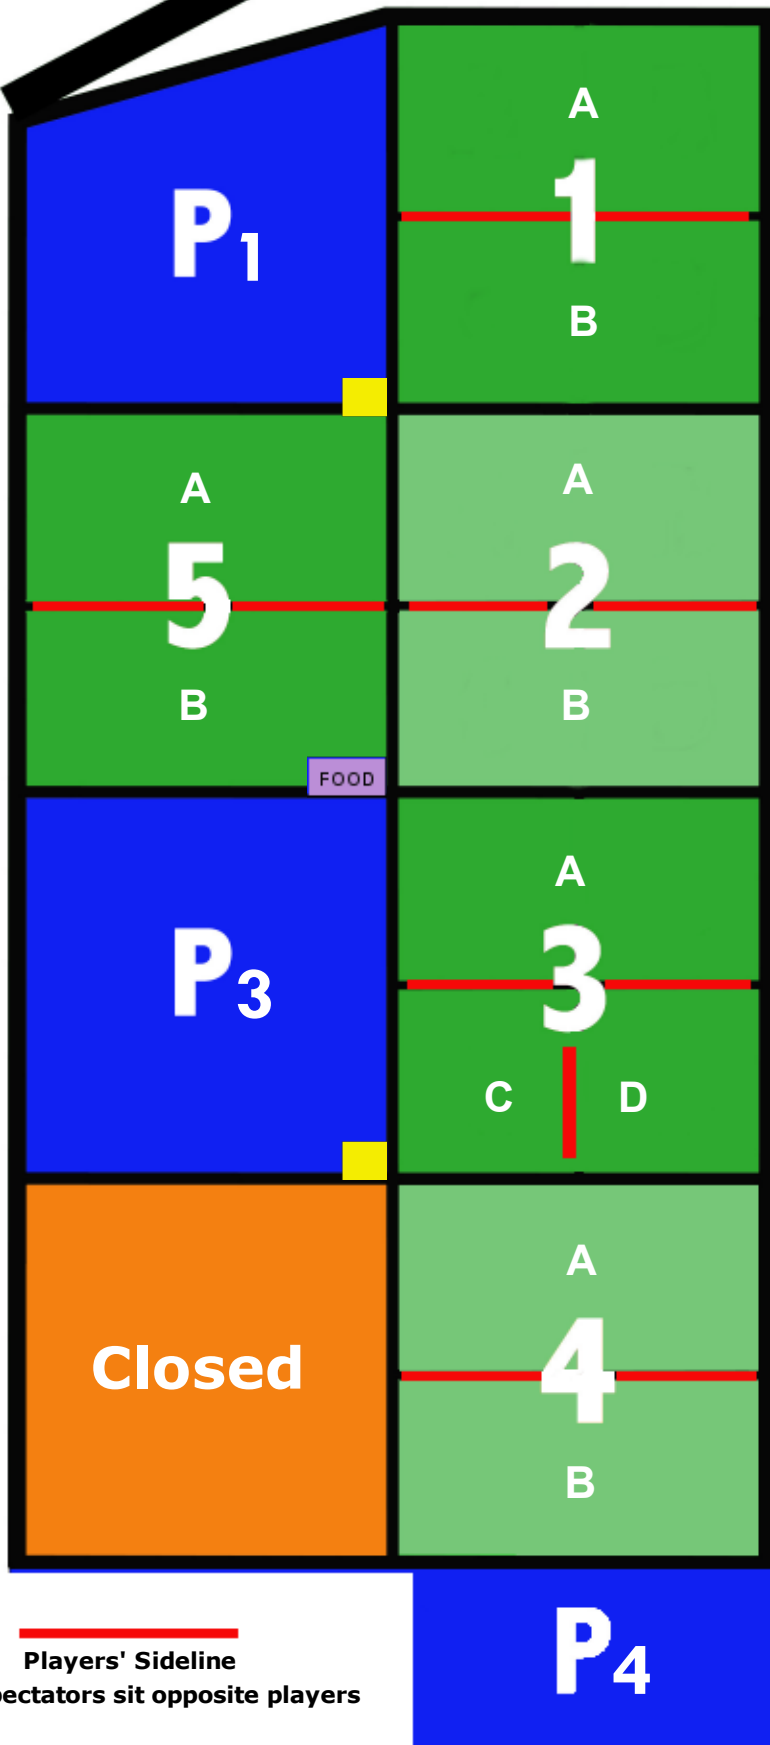

To Austin

Highway 290

To Elgin

Highway 290

P₂

Parking

Fields

Tent Area

Porta Potties

Office

Meeting Hall

Capitol Area
Youth Soccer Fields
15317 US-290,
Manor, TX 78653

Players' Sideline
Spectators sit opposite players