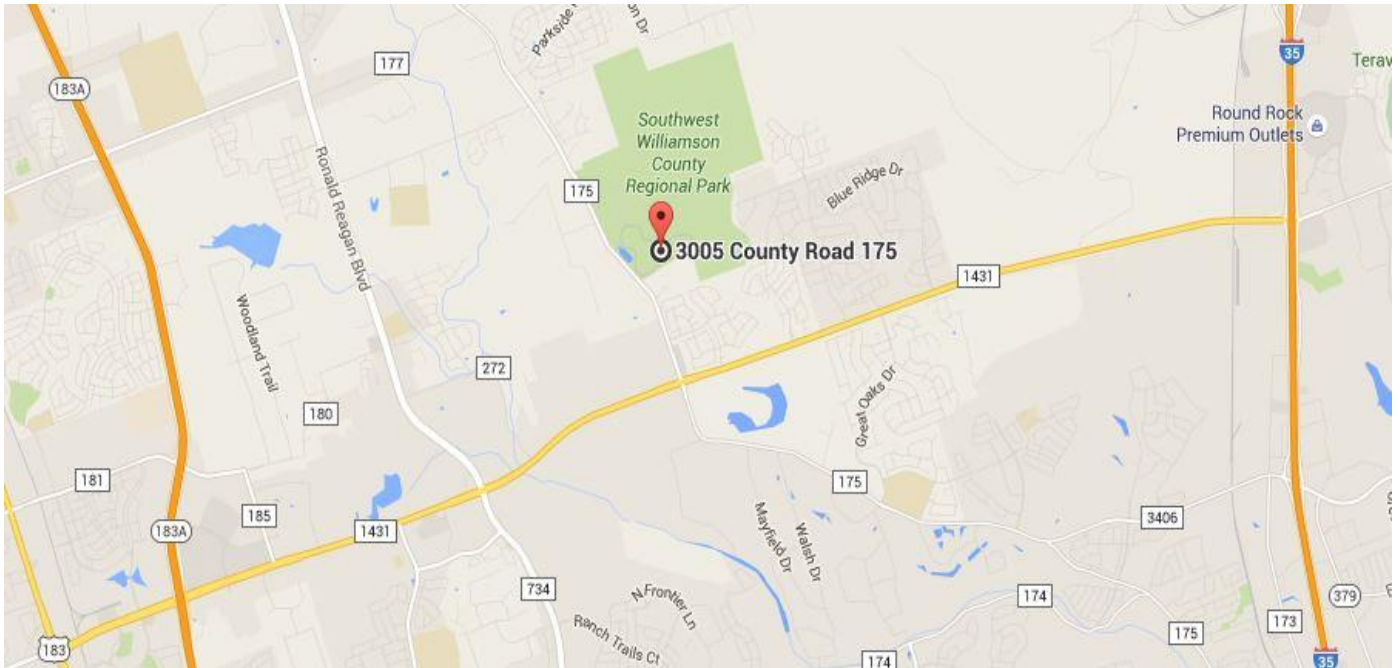

MAP TO WILLIAMSON COUNTY REGIONAL PARK

WILCO FIELD LAYOUT