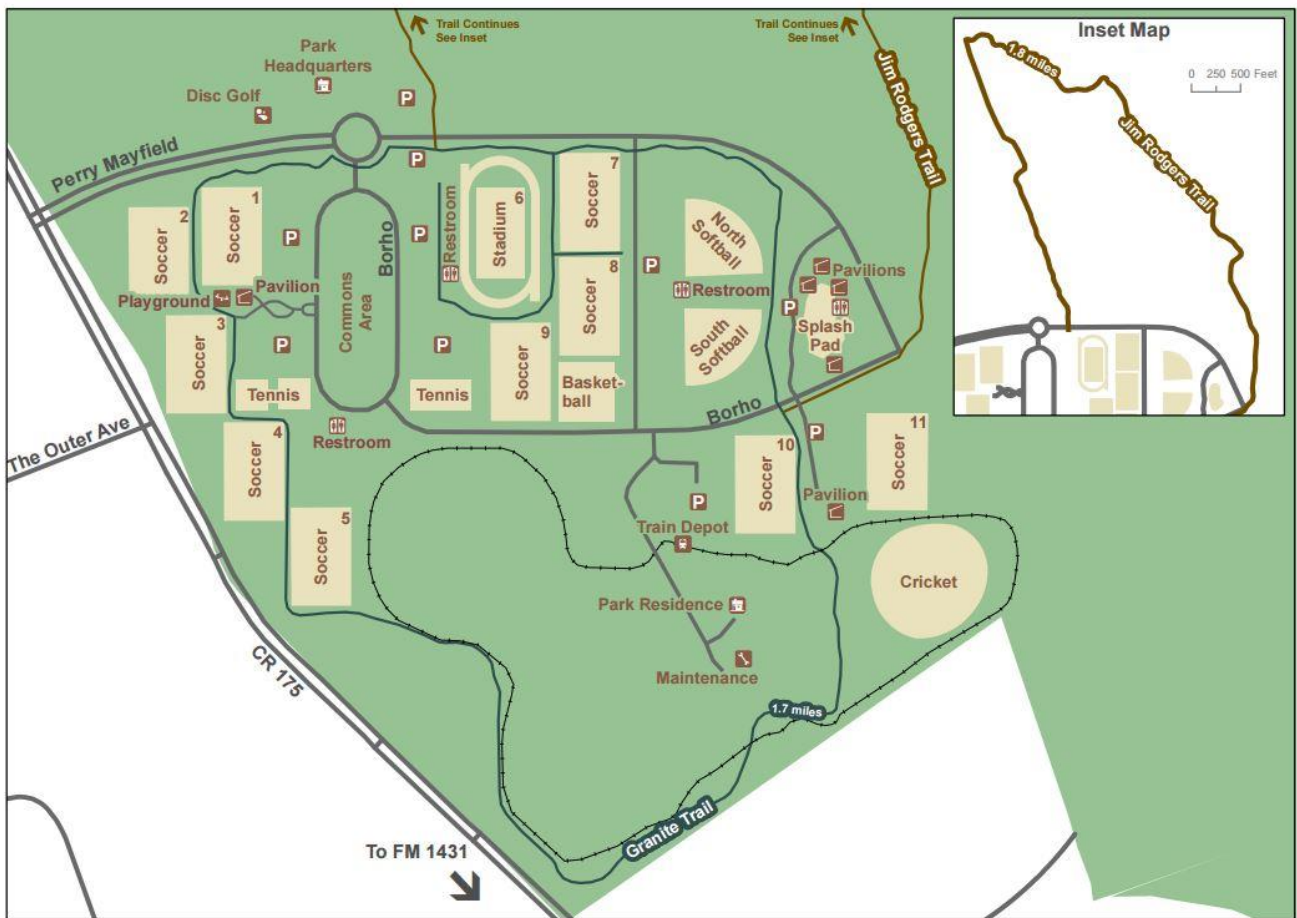

Southwest Regional Park
Williamson County, TX

0 100 200 300 400 500 Feet